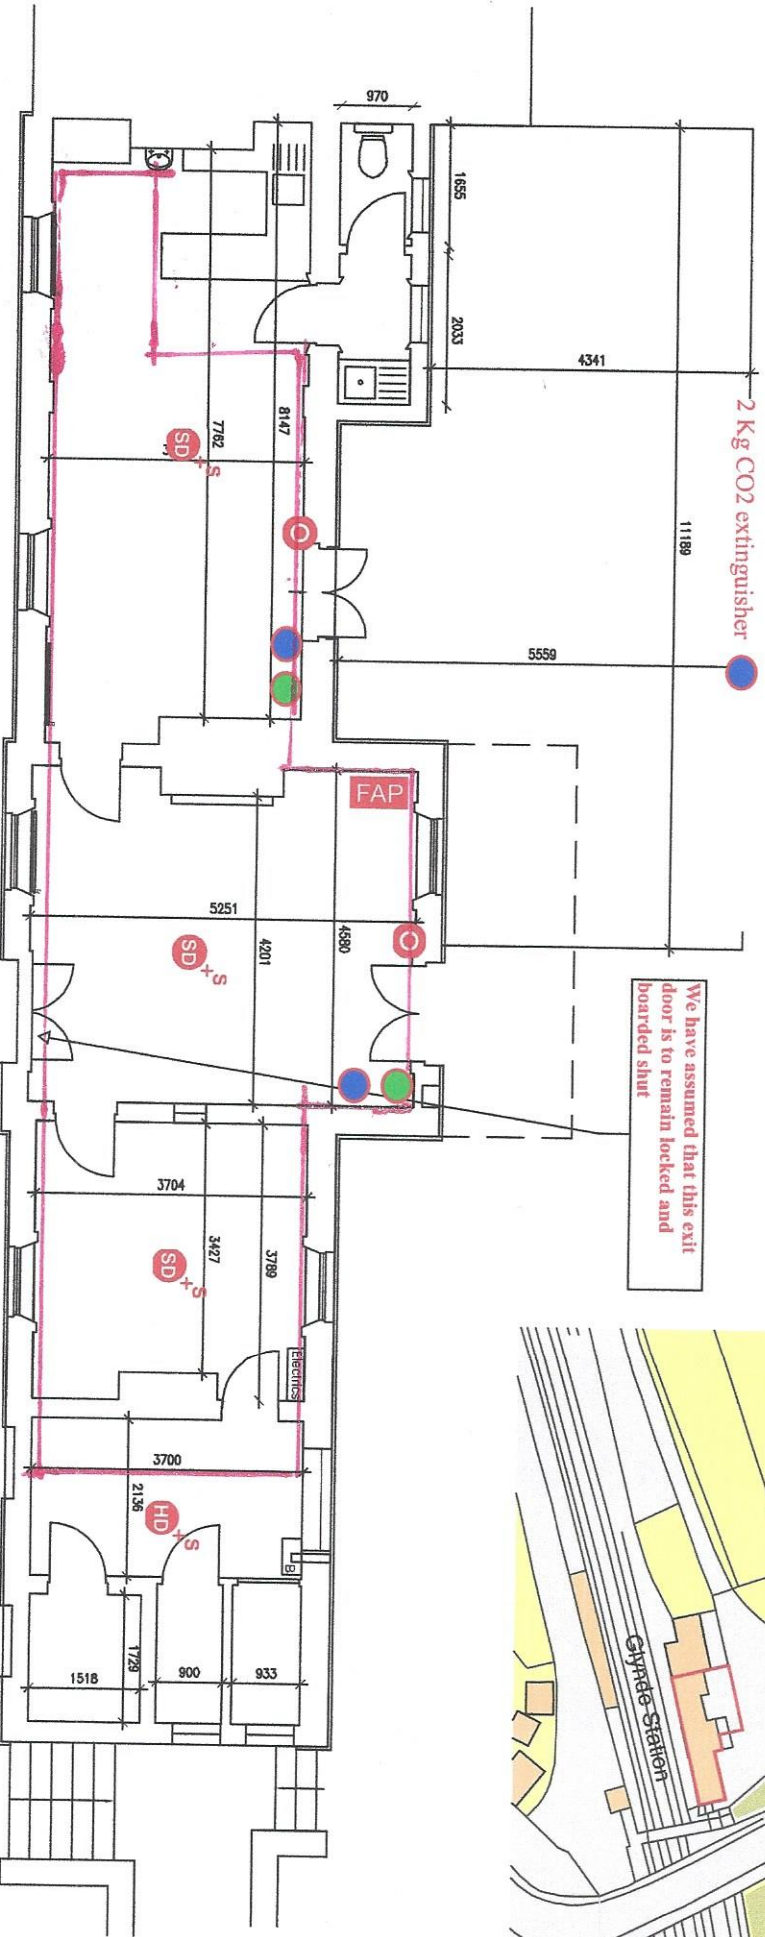

Location Plan - Scale 1:1250

The Old Station

Glynde  
East Sussex  
BN8 6SS RLL

*The licensed AREA is OUTLINED in RED*

Key:-

Fire alarm control panel **FAP**

Break glass call point **C**

Combined optical smoke detector and sounder base **SD<sup>+</sup>S**

Combined heat detector and sounder base **HD<sup>+</sup>S**

6 Litre water extinguisher **W**

2 Kg CO2 extinguisher **CO2**

Floor Plan - Scale 1:100  
The Old Station

Glynde  
East Sussex  
BN8 6SS RLL

We have assumed that this exit door is to remain locked and boarded shut